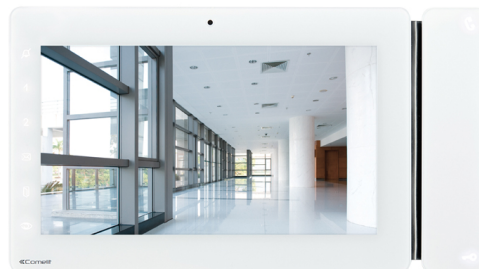

### 7" MAXI SERIES MONITOR. SBTOP SYSTEM

Colour monitor for flush-mounting (on Art. 6817) or wall-mounting (on support Art. 6820) with 7" 16/9 screen, hands-free full-duplex audio and touch sensitive controls. Allows brightness, contrast and audio volume control, plus adjustment of the volume of the ringtone, which can be customised with a choice of different melodies. Equipped as standard with control buttons for lock-release and audio enable/disable with relative indicator LEDs, plus 6 further buttons for self-ignition, privacy service and other programmable functions. Manages floor door calls and call repeat as standard. Complete with 2 x 8-position DIP-switches for user code programming and button programming. Equipped with riser distribution terminal Art 1214/2C. The monitor can only be used in 2-wire SimplebusTop Color systems. Dimensions: 223x124x25mm.